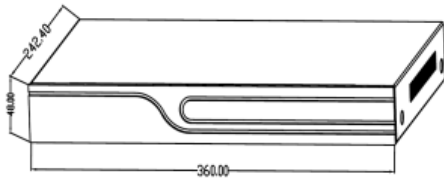

25CH 960P Full Real-time Network Video Recorder

FX-NVR25N

Key Features

- 25CH 960P full real-time video access, 1U NVR case
- H.264 dual-stream compression, embedded linux operation system
- Support sync video recording, playback, remote monitoring, backup
- VGA/HDMI sync output, support 1080P HD preview
- Support 15 times electronic zoom preview and playback video image
- Standard ONVIF, GB28181 protocols optional
- Support alarm snapshot, Email sending
- Support DDNS, EMAIL, UPNP, NTP, P2P
- Support WEB, mobile viewer, Client, CMS
- Support bidirectional talk

Technical Specifications

Model	FX-NVR25N		
Video			
Video input	25CH 960P/ 16CH 3MP/ 9CH 5MP		
Video compression	H.264		
Video output	VGA/HDMI sync output 1920*1080, 1440*900, 1280*1024, 1366*768, 1024*768, 800*600		
Video bit rate	64-8000Kbps		
Video compression	1080P (downward compatibility)		
Image display	'1/4/6/8/9/16/20/25		
Snapshot	Support (BMP)		
Motion detection	396(22*18) surveyed area can be set in every screen and multi sensitivity adjustable		
AUDIO			
Audio compression	G.711A		
Audio input	IPC complex audio input		
Video output	1 CH, RCA port		
Bidirectional talk input	Bidirectional talk, RCA port		
VIDEO RECORDING AND PLAYBACK			
Video frame rate	1-30fps		
Record mode	Manual, alarm, MD, regular		
Sync playback	Support 8 CH 960P/ 4 CH 1080P/ 3MP/ 1 CH 5MP sync playback		
Search method	Time, calendar, event, channel		
Video playback	Start, stop, fast play, slow play, frame play, snapshot, full screen, roller amplification time ball precise playback		
STORAGE AND BACKUP			
Interface	2 SATA		
HDD capacity	Single max.6T		
Backup location	Local HDD, network storage		
Video playback	Network,USB storage device,USB recorder		
FUNCTION			
Network protocol	TCP/IP, HTTP, DDNS, SMTP(SSL), DHCP, PPPOE, UPNP, NTP, P2P, ONVIF		
Interface protocol	Onvif, RTSP, GB28181 optional		
Mobile surveillance	Support Apple, Android		
Internet explorer	Support IE, Chrome, Firefox, Safari		
Intelligent detection	Motion detection, video loss, privacy mask, tampering alarm		
Other	/		
EXT INTERFACE			
Network interface	RJ45 10M/100M adaptive Ethernet port		
RJ45 interface: /	Alarm input: /	Alarm output: /	ESATA: /
RS-485	1 RS485, support FS-KT301 keyboard control		
USB port	2, USB2.0, support WIFI/3G extensions		
GENERAL			
Power supply	DC12V/3A (Power plug can be selected)		
Power consumption	<10W (Without HDD)		
Operation temperature	-10°C ~ 55°C/10% -90%		
Dimension(mm)	360*242*48		
Weight/PCS(g)	2 Kg		

Specifications are subject to change without prior notice