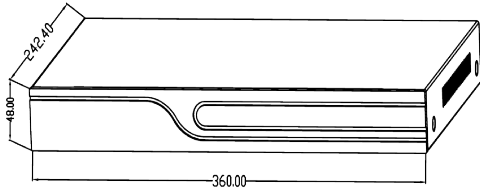

8CH 960P Full Realtime Network Video Recorder

FEATURES:

- 8CH 960P full real time network input NVR with 1U Case
- H.264 compression
- Embedded linux operation system
- Support synchronic video, playback, remote monitor, storage
- VGA/HDMI sync output, support 1080P HD preview
- Support 15 times electronic zoom preview and palyback image
- Support EXT alarm
- Support DDNS,EMAIL,UPNP,NTP,P2P
- Support WEB, mobile viewer, Client, CMS

● SPECIFICATION:

Model	FX-NVR8DN		
Param			
VIDEO			
Video Input: 8CH 960P/8CH 1080P	Video compression: H.264 (High Profile@Level4.2)	Bit Rate: 16-8000Kbps	
Video Output Resolution: 1080p/960p/720p/VGA/4CIF/DCIF/2CIF/CIF/QCIF	Video compression: H.264 (High Profile@Level4.2)		
Video Output: VGA/HDMI sync output, 1920×1080, 1440×900, 1280×1024, 1366×768, 1024×768, 800×600	Image Display: '1/4/9		
Snapshot: Support(BMP)	Motion Detection: 396(22*18) surveyed area can be set in every screen and multi sensitivity adjustable(Need IPC Support)		
AUDIO			
Audio Encoding: G.711A	Audio Input: IPC Complex audio input	Audio Output: N/A,	Talkback: N/A
VIDEO RECORDING AND PLAYBACK			
Video Frame Rate: 1-30fps	Record Mode: Manual/Alarm/MD/Regular	Playback Synchronic: 4CH 960P/1 CH 1080P	
Search Method: Time,Calendar,Event,Channel	Video Playback: Start,Stop,Fast play,Slow play, Frame play, Snapshot, Full screen,Roller amplification time ball precise playback		
VIDEO BACKUP			
Interface: 2 SATA	HDD Capacity: Single 4T	Backup location:Local HDD, Network	
Backup Method:Network,USB storage device,USB recorder			
NETWORK MANAGEMENT			
Protocol: TCP/IP,HTTP,DDNS,SMTP(SSL),DHCP,PPPOE,UPNP,NTP,ONVIF,P2P			
EXT INTERFACE			
Network Interface: RJ45 10M/100M/1000M adaptive Ethernet port	USB Port: 2 USB2.0, support WIFI/3G Extensions		
Alarm Input: 4 CH	Alarm Output: 1 CH	RS-485: 1 RS485, support FS-KT301 keyboard	
GENERAL			
Operation Temp And Humidity: '-10°C ~ 55°C/10% -90%	Power supply: DC12V/3A (Power plug can be select)		
Power Consumption: 10W (Without HDD)	Unit Dimension(mm): L 360xW 242xH 48	Weight: 2 Kg	

● INTERFACE:

1.Audio Output	2.Bidirected-talk	3.VGA Video Output	4.Power Switch
5.DC12V Power Supply	6.Alarm Output	7.RS485	8.Ground Terminal
9.Alarm Input	10.RJ45	11.USB2.0	12.HDMI Video Output