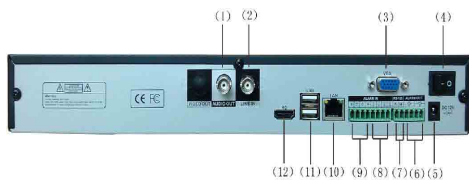

8CH 960P Full Realtime Network Video Recorder

FEATURES:

- ◆ 8CH 960P full real time network input NVR with 1U Case
- ◆ H.264 compression
- ◆ Embedded linux operation system
- ◆ Support synchronic video, playback, remote monitor, storage
- ◆ VGA/HDMI sync output, support 1080P HD preview
- ◆ Support 15 times electronic zoom preview and palyback image
- ◆ Support EXT alarm
- ◆ Support DDNS,EMAIL,UPNP,NTP,P2P
- ◆ Support WEB, mobile viewer, Client, CMS