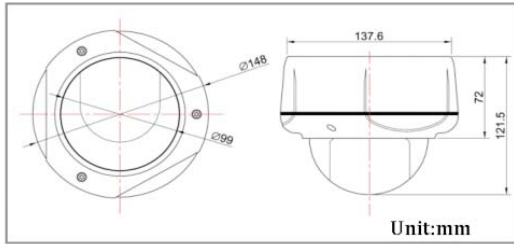

# 5 Megapixels Network IR Vandalproof Dome Camera

**FXV-3VM505M**

**Dimensions:**

**Key Features:**

- 1/2.5"MP Progressive Scan CMOS
- IR model support auto Color/BW mode converting (dual IR-Cut filter)
- Built-in 30 pcs of LED
- Three-axis adjustable, no dead angle surveillance
- H.264/MJPEG is optional, dual streaming, low bandwidth, and high quality.
- Support motion detection, network fault detection alarm recording, image snapping
- Support 5 area privacy mask
- Support Micro SD(TF) card storage;SD2.0 standard, maximum storage 32G
- Built-in Web Server,Support IE video browsing, Parameter configuration, upgrade, user rights management
- 10 viewers access simultaneously
- User-friendly design, installation convenience
- Power supply DC 12V/1A
- Support POE power supply
- Vandalproof Level: IK10 rate
- Waterproof level : IP66
- 5 Megapixels varifocal 3.3-10.5mm Auto Iris Lens